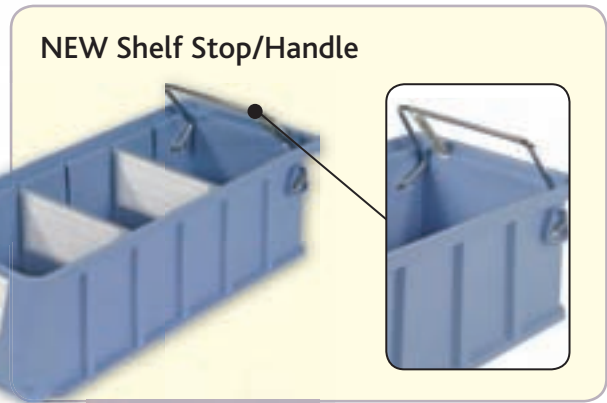

NEW

**Guaranteed
5 Days
Delivery**

- ✓ New more competitive design
- ✓ improved strength and rigidity
- ✓ More ergonomic features
- ✓ Sprung loaded shelf stop
- ✓ Can be sub divided
- ✓ High density storage system
- ✓ Offers faster retrieval times
- ✓ Large range of sizes
- ✓ Goods are kept clean
- ✓ Better product identification

Anco Shelf Trays

Our shelf tray range has been completely redesigned with many new features that make it stronger, more competitive and easier to use. The biggest improvement is the addition of a sprung loaded shelf stop at the back of the tray. This means the tray can be withdrawn from the shelf and suspended offering around 90% clear picking. This stop also acts as handle to make it is to carry.

With shelf trays available 3 depths and 2 widths and 2 heights, any configuration can be designed to offer the maximum high density storage solution.

Trays can be sub divided from left to right and all trays and dividers come with labels.